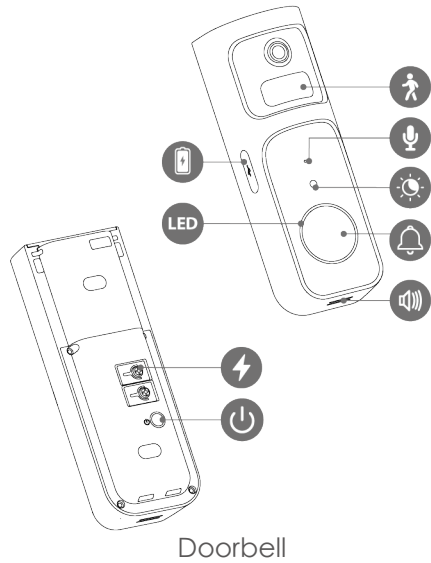

Doorbell

Specifications

Video Doorbell

1/2.8" Progressive CMOS
3MP (2048 x 1536)
Night Vision: 5m(16.5ft) Distance
2.3 mm Fixed Lens, 30° Pan
Field of View : 125° (H), 98° (D), 166° (D)
5000mAh Rechargeable Battery

Video & Audio

Video Compression : H.265
Up to 15fps Frame Rate
Two-way Talk
8x Digital Zoom

Notice Management

Doorbell Call Notification
PIR Motion Detection
Loitering Detection
Auto Power Saving Mode

Network

Wi-Fi:IEEE802.11b/g/n, 2.4GHz
Chime works as the Wi-Fi extender for the Doorbell
imou App: iOS, Android

Auxiliary Interface

Video Doorbell:
Built-in Mic & Speaker
Power On / Off Button

Chime:
Micro SD Card Slot (up to 512GB)
Built-in Speaker
Reset Button

General

Video Doorbell:
Charging Power: DC 5V 1A, Type-C Port
Optional Hardwired Power Supply (8~24VAC, ≥5VA)
Power Consumption: up to 2.27W
Working Environment:-20° C~+50° C, Less Than 95%RH
Charging Temperature:0° C~+45° C
Dimensions: 150 × 55 × 50.3mm (5.9 × 2.2 × 2.0 inch)
Weight: 237.5g (0.5 lb)
CE, Weatherproof

Chime:
AC Power Supply: 100~240 VAC
Power Consumption: up to 3W
Working Environment:-10° C~+45° C, Less Than 95%RH
Dimensions: 95.5 × 65.1 × 30.2mm
(3.8 × 2.6 × 1.2 inch)
Weight: 79g (0.2 lb)
CE

What's in the box

- 1x Doorbell
- 1x Quick Start Guide
- 1x Surface Mounting Bracket
- 1x USB Charging Cable
- 3x Wire Nuts
- 2x 3M Glue
- 1x Chime Plug
- 1x Screw Package
- 1x Pin
- 1x Installation Position Map
- 2x Extension Wire
- 1x Jumper Wire
- 1x Chime