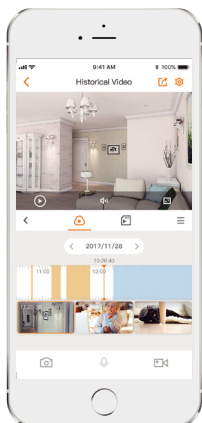

Stay close with what you care

With Cloud service, you will have access to what you care as long as Internet is available. You can record daily or motion videos on Cloud and playback anytime anywhere.