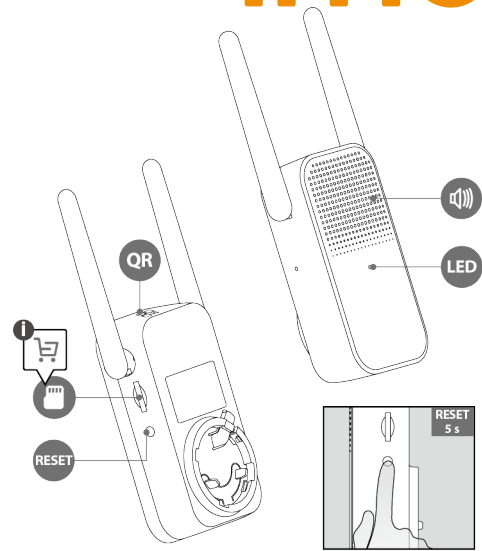

Doorbell

Chime

Specifications

Video Doorbell

1/2.8" Progressive CMOS
 3MP (2048 x 1536)
 Night Vision: 5m(16.5ft) Distance
 2.3 mm Fixed Lens, 30° Pan
 Field of View : 125° (H), 98° (D), 166° (D)
 5000mAh Rechargeable Battery